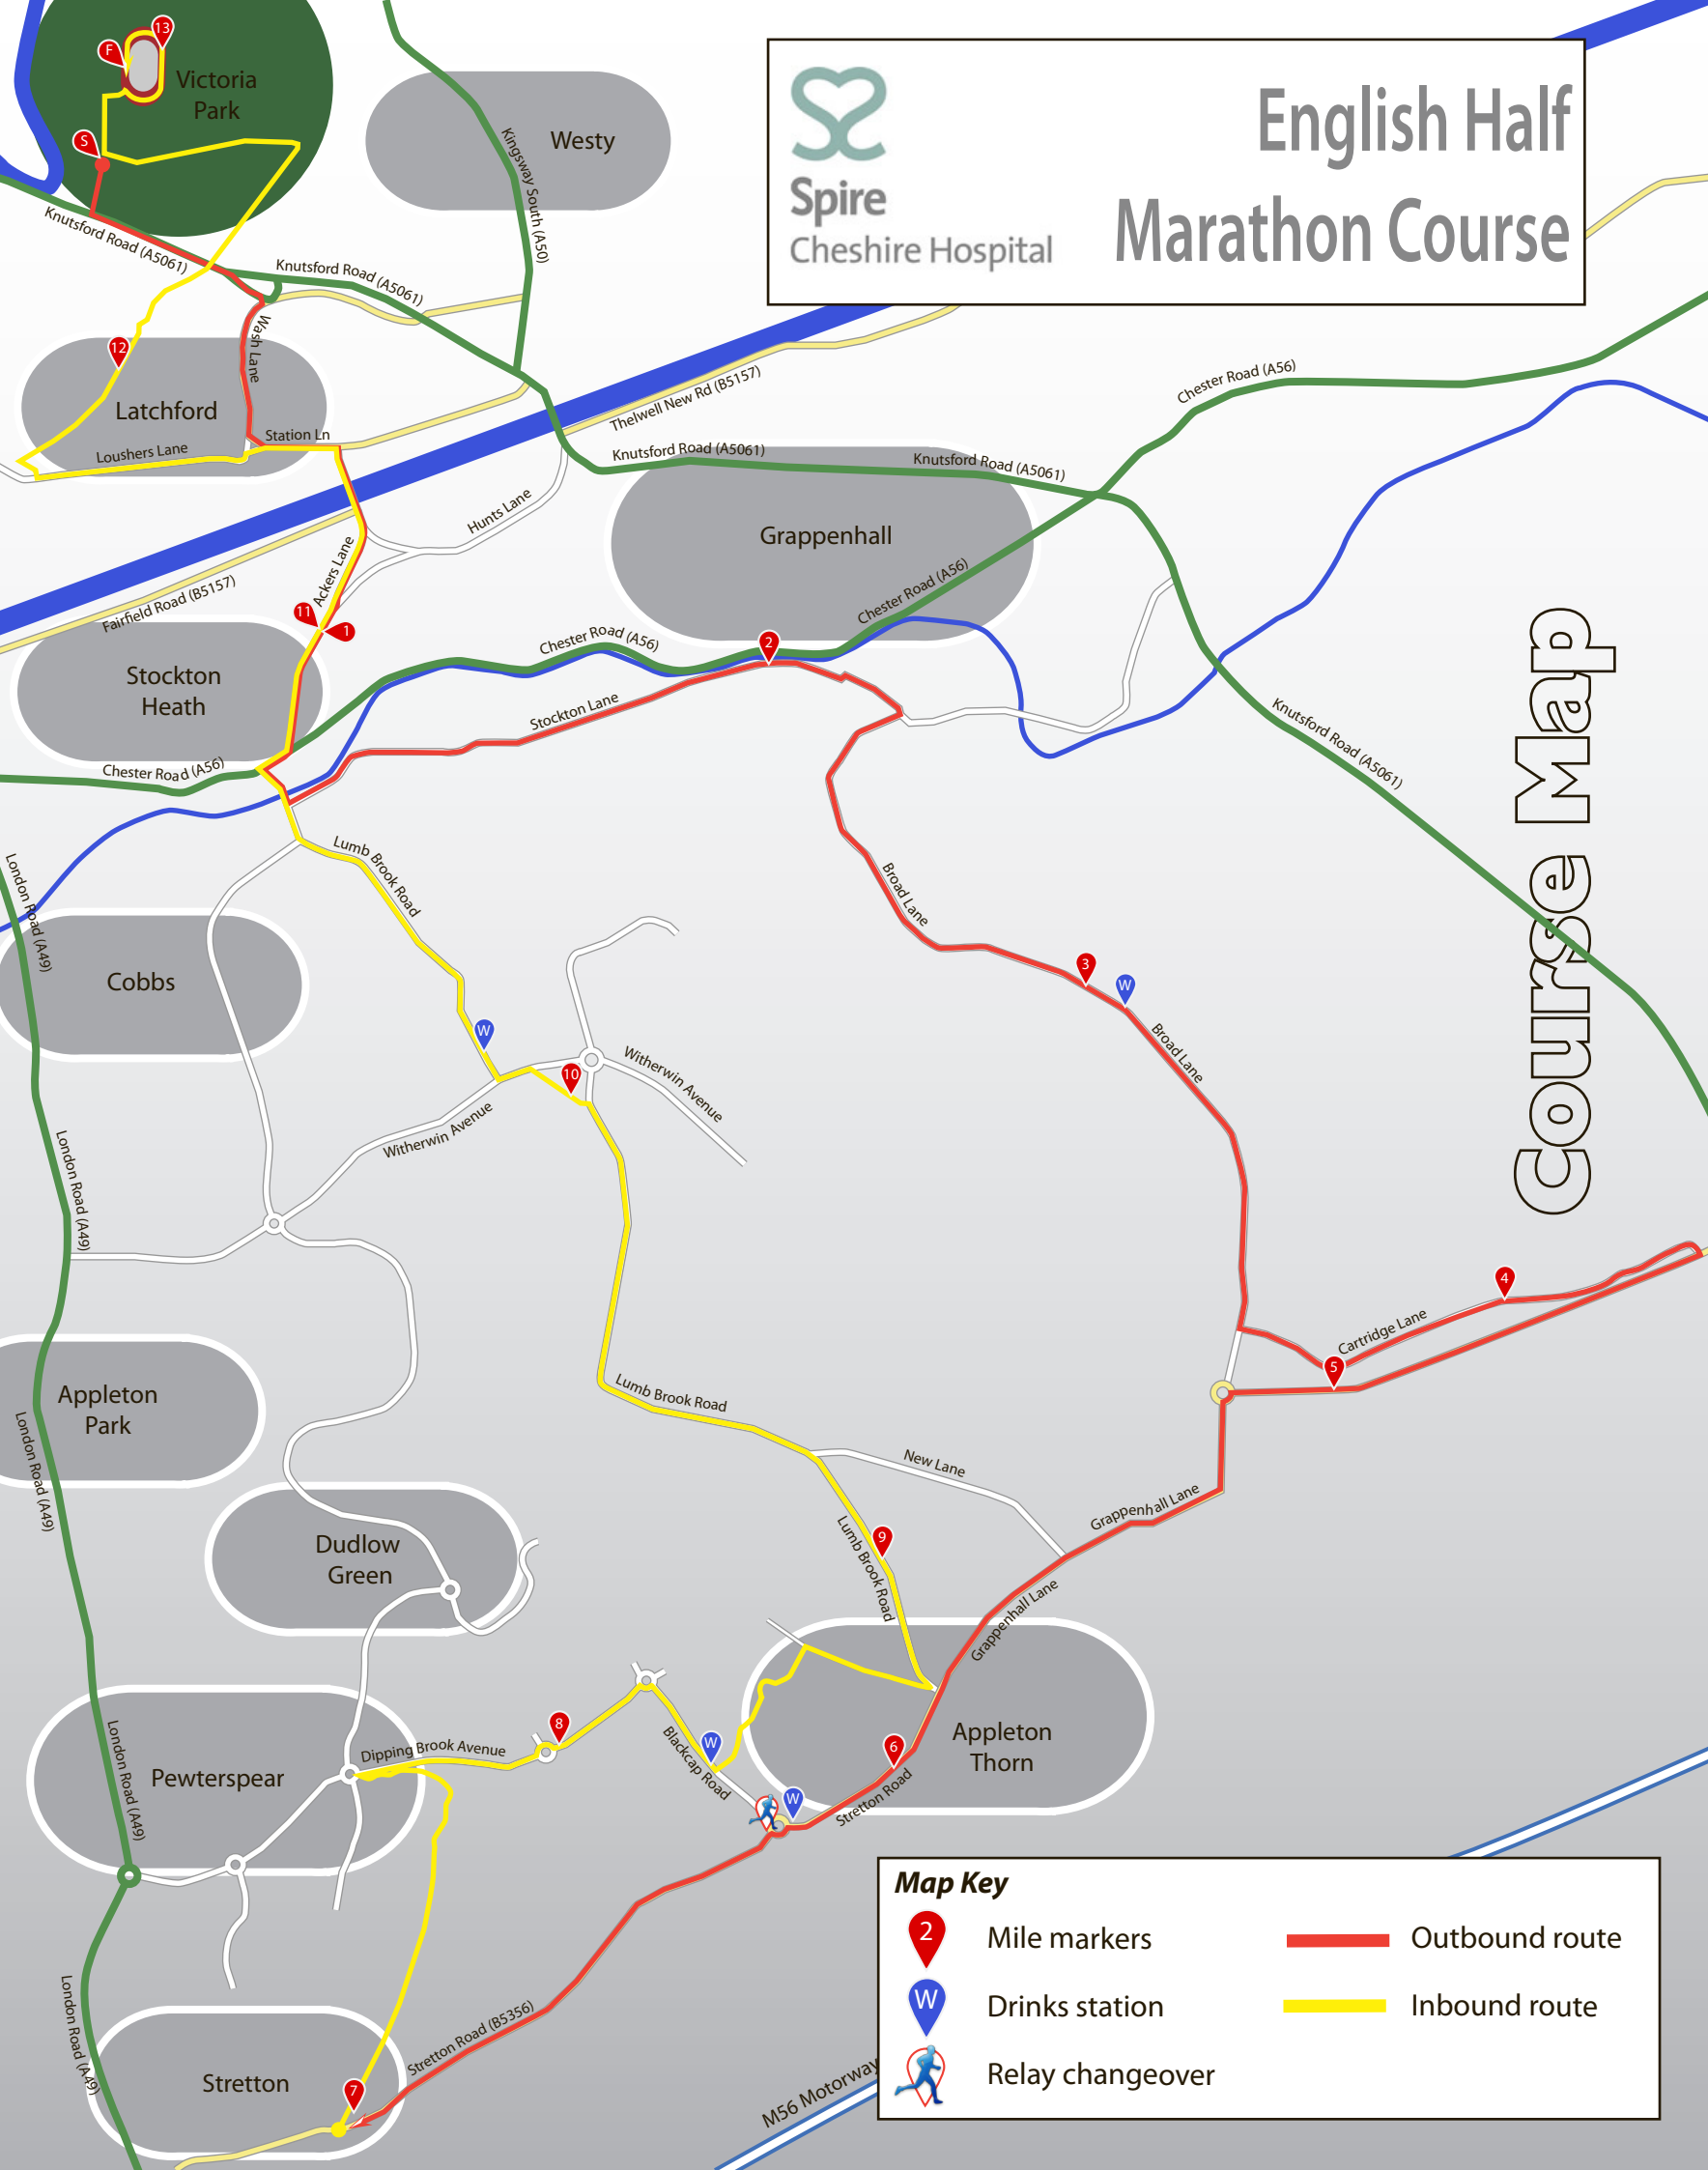

Spire
Cheshire Hospital

English Half Marathon Course

Course Map

Map Key

	Mile markers		Outbound route
	Drinks station		Inbound route
	Relay changeover		